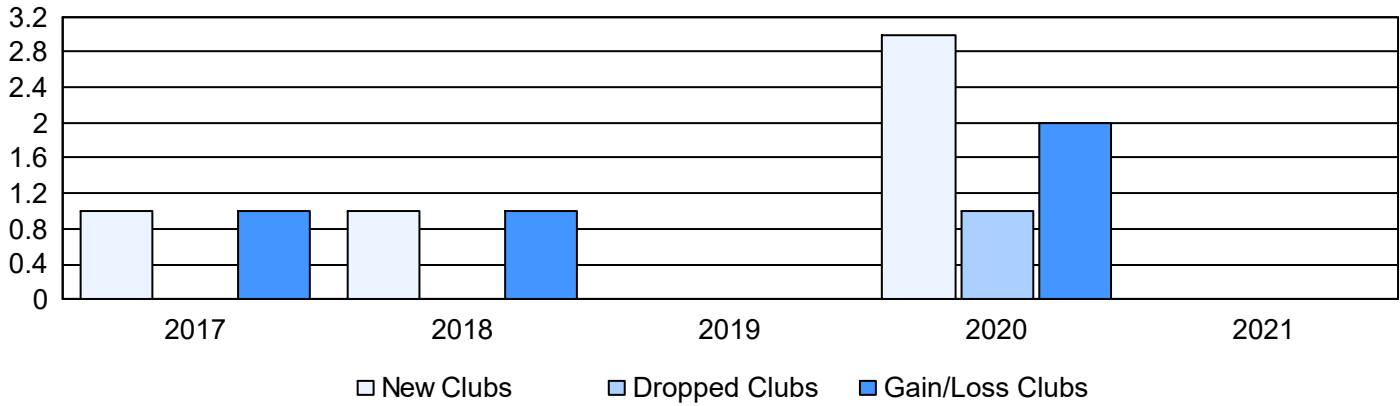

Year	New Clubs	Dropped Clubs	Gain/ Loss Clubs	New Members	Charter Members	Reinstate Members	Transfer Members	Total Member Added	Total Members Dropped	Gain/ Loss Members
2016-2017	1	0	1	110	27	2	4	143	192	-49
2017-2018	1	0	1	139	23	6	3	171	155	16
2018-2019	0	0	0	150	0	1	3	154	184	-30
2019-2020	3	1	2	92	68	8	15	183	210	-27
2020-2021	0	0	0	53	4	6	6	69	154	-85
<b>Average</b>	<b>1</b>	<b>0</b>	<b>1</b>	<b>109</b>	<b>24</b>	<b>5</b>	<b>6</b>	<b>144</b>	<b>179</b>	<b>-35</b>

### Clubs