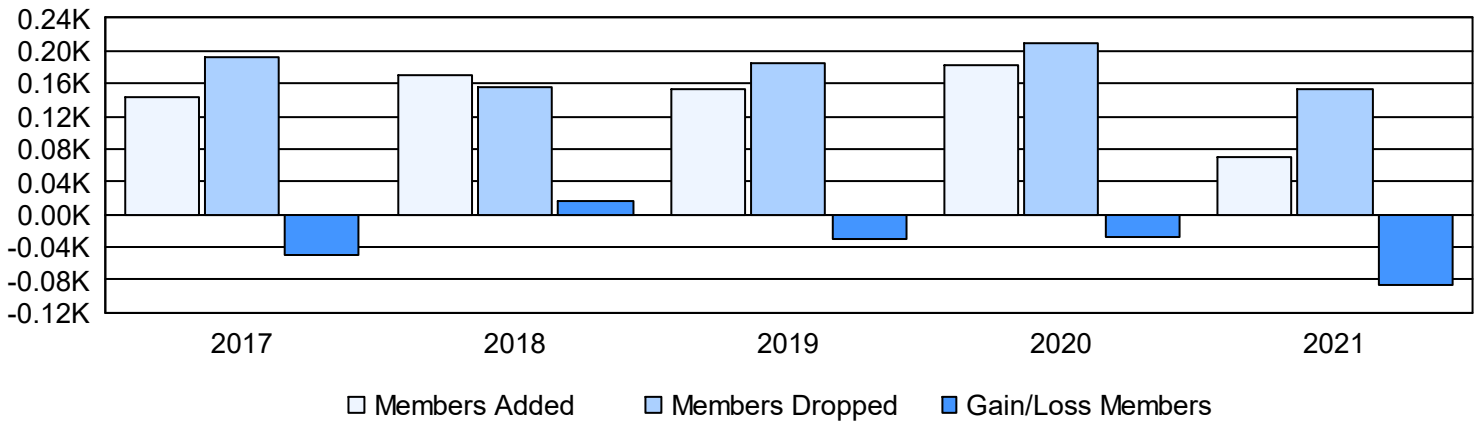

Year	New Clubs	Dropped Clubs	Gain/ Loss Clubs	New Members	Charter Members	Reinstate Members	Transfer Members	Total Member Added	Total Members Dropped	Gain/ Loss Members
2016-2017	1	0	1	110	27	2	4	143	192	-49
2017-2018	1	0	1	139	23	6	3	171	155	16
2018-2019	0	0	0	150	0	1	3	154	184	-30
2019-2020	3	1	2	92	68	8	15	183	210	-27
2020-2021	0	0	0	53	4	6	6	69	154	-85
Average	1	0	1	109	24	5	6	144	179	-35

Clubs

Members