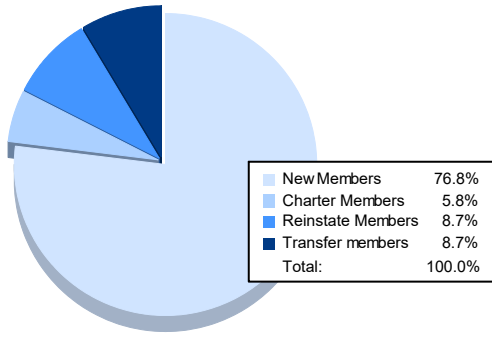

Membership Composition June 2021 Cumulative